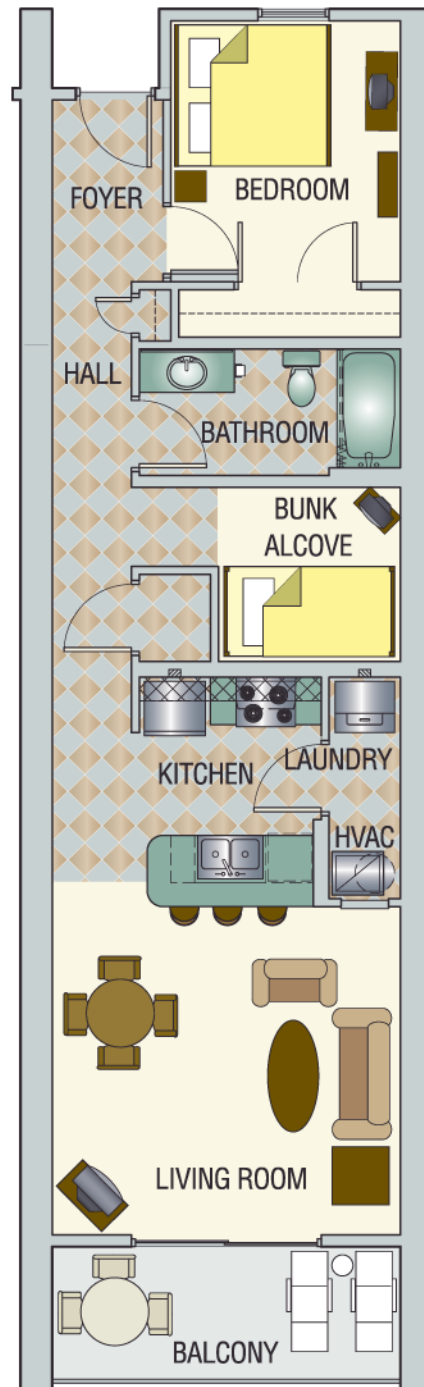

Ambiance A unit

UNIT A

1 Bedroom, 1 Bunk, 1 Bathroom, Sleeps 6
 766 sq. ft. Plus 90-96 Balcony sq. ft.